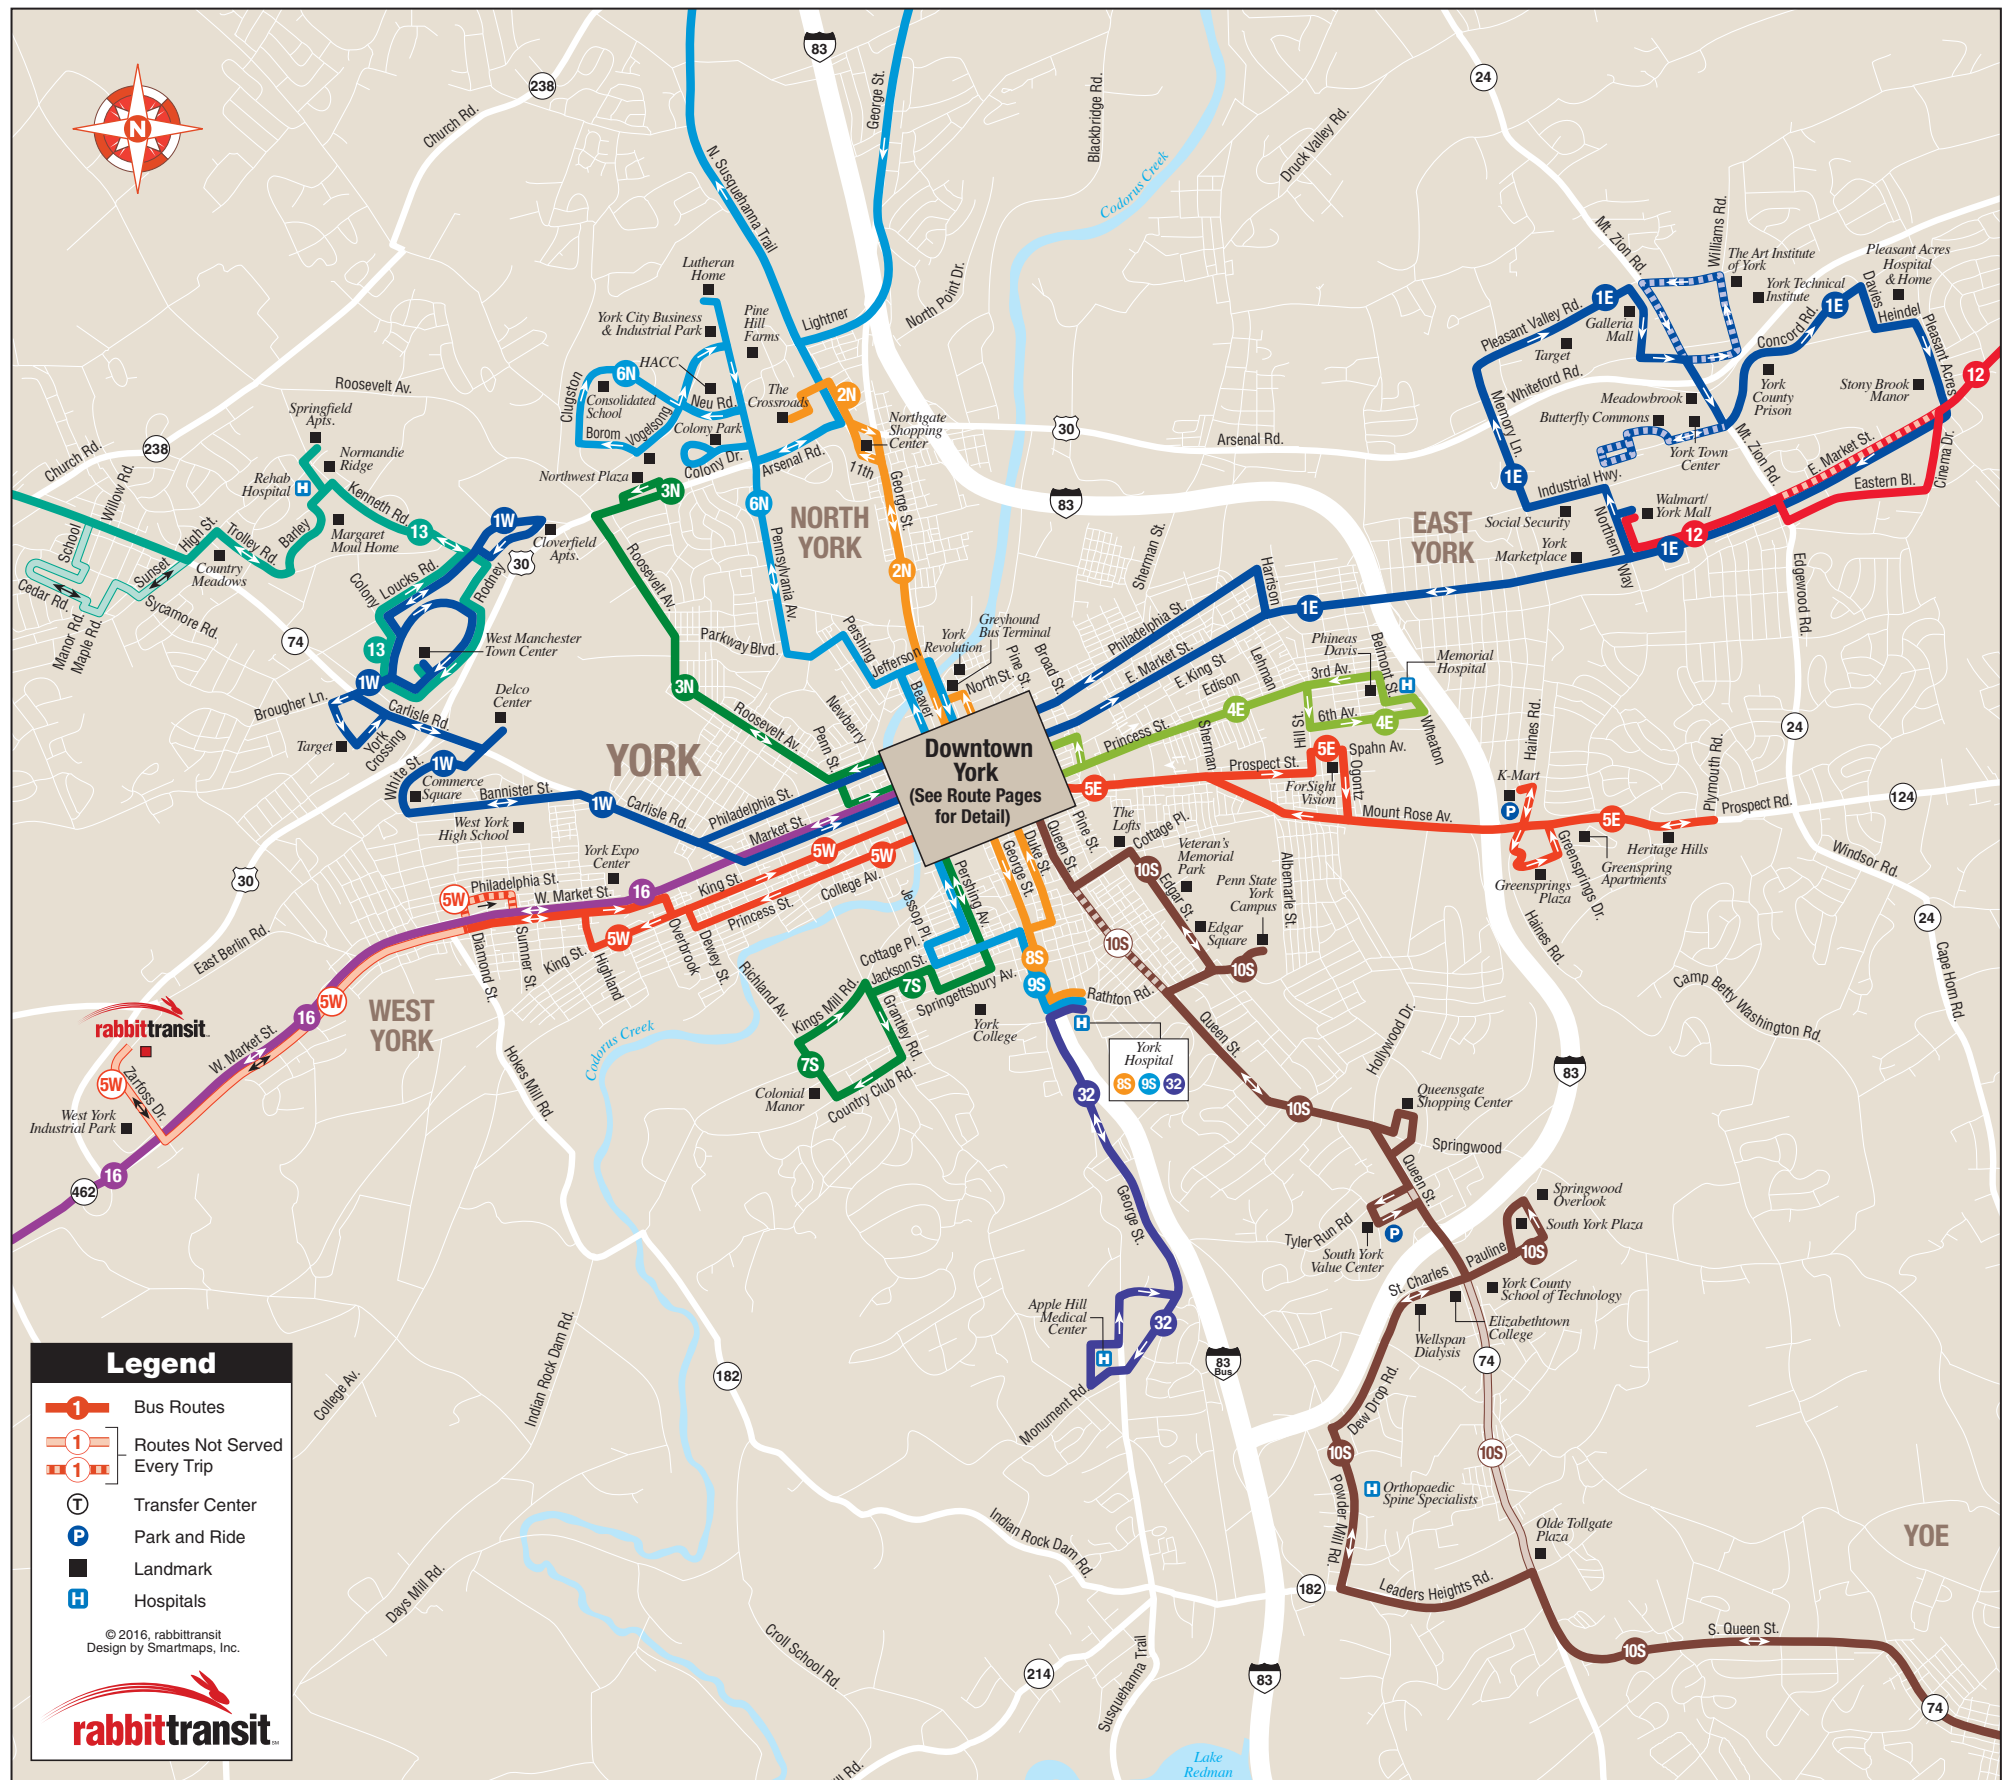

System Map – York County

Legend

- Bus Routes
- Routes Not Served Every Trip
- Transfer Center
- Park and Ride
- Landmark
- Hospitals

© 2016, rabbittransit
Design by Smartmaps, Inc.

For Hanover Routes, see pages 58-62.